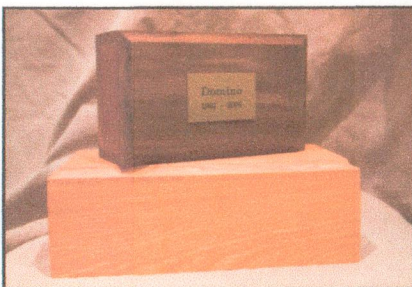

## Wood Urns

Walnut urn with brass plate

All of our wood urns are hand-crafted from solid hardwood right here in the State of Maine. Their rugged construction ensures that they will remain beautiful for years to come. We currently offer wood urns in either walnut or oak. The bottom of the urn is removable, to allow ashes to be placed inside. For safety, the bottom is held in place by four screws. The urns can be fitted with an optional custom engraved brass plate. Please let us know if you like to have this included. The standard brass plate can accommodate up to three lines of engraving.

## Wood Finished Urns

We now have some beautiful wood composite urns available. These economical urns are a wonderfully crafted fiberboard product, available in either a natural or cherry finish. They also look great with the optional engraved brass plate. We also have these wonderful urns available with a photo compartment.