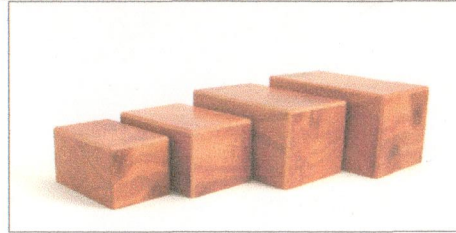

## Wood Urns

Walnut urn with brass plate

All of our wood urns are hand-crafted from solid hardwood right here in the State of Maine. Their rugged construction ensures that they will remain beautiful for years to come. We currently offer wood urns in either walnut or oak. The bottom of the urn is removable, to allow ashes to be placed inside. For safety, the bottom is held in place by four screws. The urns can be fitted with an optional custom engraved brass plate. Please let us know if you like to have this included. The standard brass plate can accommodate up to three lines of engraving.

## Wood Finished Urns

We now have some beautiful wood composite urns available. These economical urns are a wonderfully crafted fiberboard product, available in either a natural or cherry finish. They also look great with the optional engraved brass plate. We also have these wonderful urns available with a photo compartment.