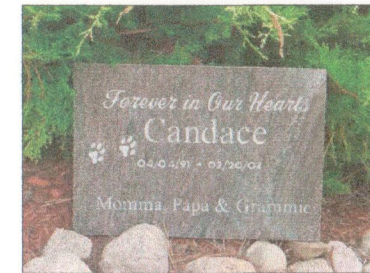

## Pottery Urns

Pottery urns

We offer a selection of hand made pottery urns. These urns are also made in Maine by a local artist. As each urn is unique, there are variations that make them as individual as your beloved pet.

## Stone Markers

Engraved River Stone

These granite markers are ideal for placement in a garden or for marking a burial site. They can be placed in one of your pet's favorite places or in one of yours. The markers are currently available in natural river stone or