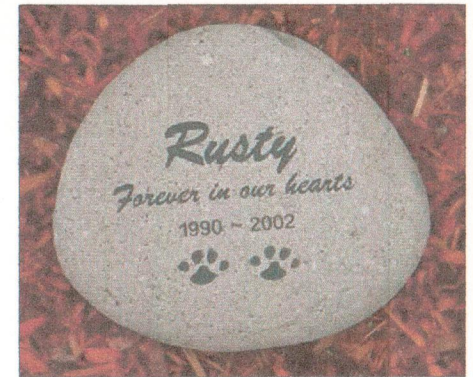

Stone Markers

Engraved River Stone

These granite markers are ideal for placement in a garden or for marking a burial site. They can be placed in one of your pet's favorite places or in one of yours. The markers are currently available in natural river stone or