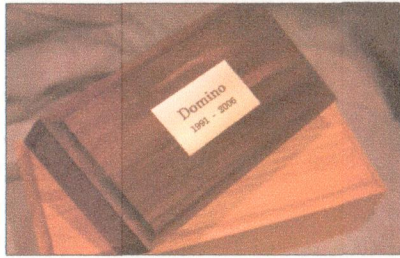

## Wood Urns

Walnut urn with brass plate

All of our wood urns are hand-crafted from solid hardwood right here in the State of Maine. Their rugged construction ensures that they will remain beautiful for years to come. We currently offer wood urns in either walnut or oak. The bottom of the urn is removable, to allow ashes to be placed inside. For safety, the bottom is held in place by four screws. The urns can be fitted with an optional custom engraved brass plate. Please let us know if you like to have this included. The standard brass plate can accommodate up to three lines of engraving.

## Wood Finished Urns

We now have some beautiful wood composite urns available. These economical urns are a wonderfully crafted fiberboard product, available in either a natural or cherry finish. They also look great with the optional engraved brass plate. We also have these wonderful urns available with a photo compartment.